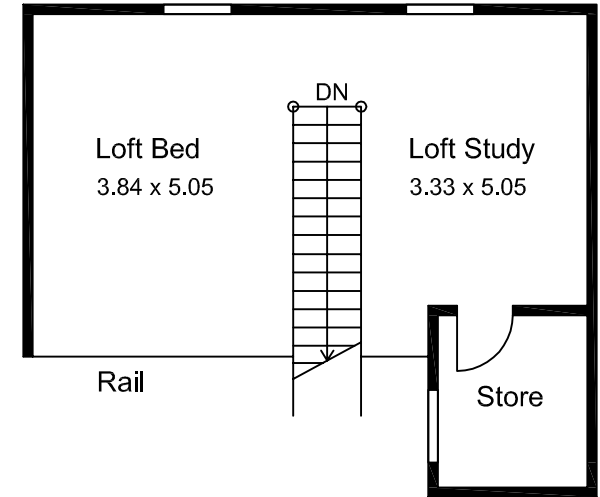

Basement

Level One

Loft

Lot 14 Valley Ridge Rd, Berambing

Disclaimer: Dimensions shown are approximate & should not be relied on
 Floorplan by **Virtual Tours** ph: (02) 9571-6330