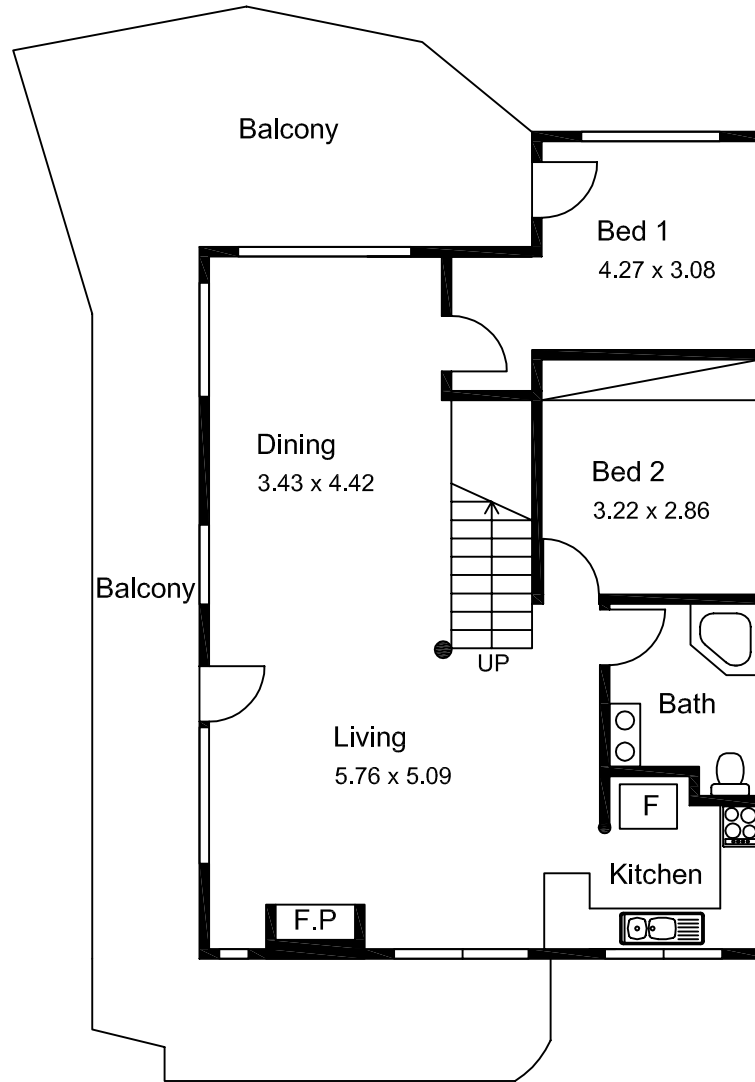

Basement

Level One

Loft

Lot 14 Valley Ridge Rd, Berambing

Disclaimer: Dimensions shown are approximate & should not be relied on
 Floorplan by **Virtual Tours** ph: (02) 9571-6330